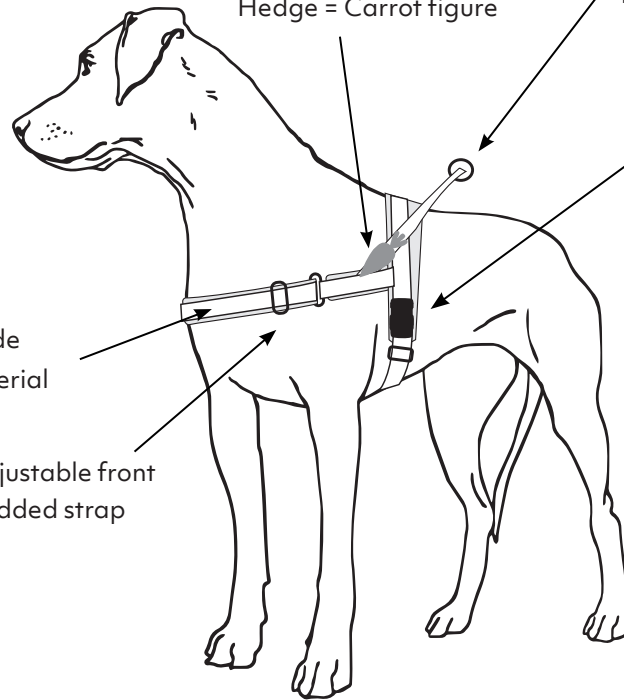

Razzle-Dazzle Nordic H-harness

Removable reflector, luminous intensity 400cd / (lx.m2)

Blackberry = Pineapple figure

Bilberry = Fox figure

Beetroot = Rabbit figure

Hedge = Carrot figure

Sturdy handle with leash ring for better control

Adjustable chest strap and a sturdy quick-snap buckle

2mm padding made from recycled material

Adjustable front padded strap

Size of the growing dog	Breed:	2-4 month	4-6 month	6-8 month	8-10 month	10-12 month	12-15 month	15 month - adult
Toy breeds 0-5 kg/ 0-11lb	Toy Poodle, Chihuahua, Russian Toy	35-45cm 14-18 inch	35-45cm 14-18 inch	35-45cm 14-18 inch	35-45cm 14-18 inch	35-45cm 14-18 inch	35-45cm 14-18 inch	35-45cm 14-18 inch
Small breeds 5-10 kg/ 11-20lb	Miniature Pinscher, Miniature Poodle, Jack Russell Terrier, Border Terrier, Tibetan Spaniel, Miniature Dachshund	35-45cm 14-18 inch	35-45cm 14-18 inch	45-55 cm 18-22 inch	45-55 cm 18-22 inch	45-55 cm 18-22 inch	45-55 cm 18-22 inch	45-55 cm 18-22 inch
Middle-sized breeds 10-25 kg/ 20-55lb	Cocker Spaniel, Standard Poodle, Beagle, American Water Spaniel	45-55 cm 18-22 inch	45-55 cm 18-22 inch	55-65 cm 22-26 inch	55-65 cm 22-26 inch	55-65 cm 22-26 inch	55-65 cm 22-26 inch	55-65 cm 22-26 inch
	Border Collie, Staffordshire Bull Terrier	45-55 cm 18-22 inch	55-65 cm 22-26 inch	55-65 cm 22-26 inch	65-80 cm 26-32 inch	65-80 cm 26-32 inch	65-80 cm 26-32 inch	65-80 cm 26-32 inch
Big breeds 25-45 kg / 55-99lb	Golden Retriever, Labrador Retriever, White Swiss Shepherd Dog, Boxer, Giant Schnauzer, Rottweiler	55-65 cm 22-26 inch	65-80 cm 26-32 inch	65-80 cm 26-32 inch	65-80 cm 26-32 inch	80-100cm 32-39 inch	80-100cm 32-39 inch	80-100cm 32-39 inch
Giant breeds Over 45 kg / 99lb	Great Dane, Pyrenean Mastiff	55-65 cm 22-26 inch	65-80 cm 26-32 inch	65-80 cm 26-32 inch	80-100cm 32-39 inch	80-100cm 32-39 inch	80-100cm 32-39 inch	80-100cm 32-39 inch

Tame the great outdoors.
hurta.com