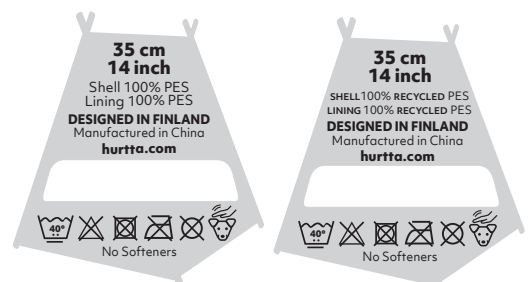

- Surface fabric 100% PES 150D
Mechanical stretch
- On ECO version shell fabric, lining and belt are made from 100% recycled material.
- Waterproof and breathable, laminated material: water-resistance: 10,000 mm, breathability: 500g/m²/24h
- Tearing strength: Weft 15.3N; Warp 19.4N
- Lining technical 100% PES mesh fabric, 120g/m²
- The seams are taped shut, making the coat waterproof
- Both the lining and surface fabric are certified to be safe and free of harmful substances in accordance with the Öko-Tex-standard 100.

Weatherproofness

Water column at least 10 000 mm

Adjustability

Adjustable at least 20% on back length, neck and waist

Visibility

Luminous intensity of reflectors is 400-500 lx/m²

Warmth

Outdoor temperature between +20°C and 0°C / 70°F and 30°F