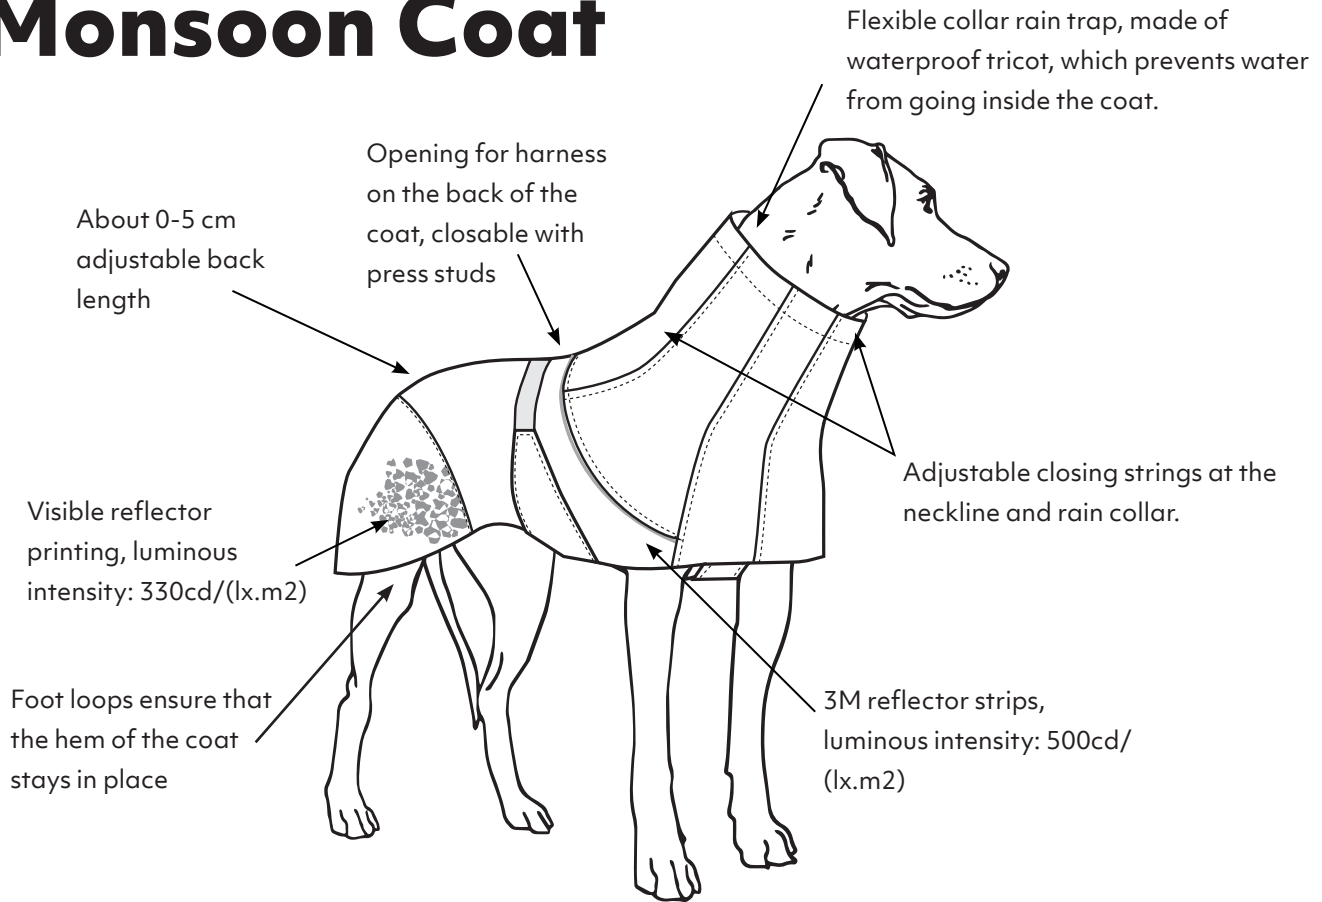

Monsoon Coat

Size:	Breed:
20cm / 8"	Chihuahua, Russian Toy
25cm / 10"	Chihuahua, Miniature Pinscher, Russian Toy, Toy Poodle, Yorkshire Terrier, Papillon
30cm / 12"	Norwich Terrier, Jack Russell Terrier, Bolognese, West Highland White Terrier, Miniature Poodle, Tiibetan Spaniel
35cm / 14"	Border Terrier, Mittelspitz, American Cocker Spaniel, Shetland Sheepdog, Bichon Frisé, Löwchen
40cm / 16"	Shetland Sheepdog, Cocker Spaniel, Lagotto Romagnolo, Standard Poodle, Iceland Sheepdog, Cairn Terrier
45cm / 18"	Pumi, Wheaten Terrier, Standard Schnautzer, Pyrenean Shepherd, Nova Scotia Duck Tolling Retriever
50cm / 20"	Portuguese Water Dog, Spanish Water Dog, Border Collie, Australian Kelpie, Finnish Lapphund, Mudi
55cm / 22"	Australian Shepherd, Golden Retriever, Old English Sheepdog, Collie, Laponian Herder, Giant Poodle
60cm / 24"	Golden Retriever, Labrador Retriever, Collie, Bearded Collie
65cm / 26"	Belgian Shepherd Dog Giant Schnautzer, White Swiss Shepherd Dog, Komondor, Bernese Mountain Dog
70cm / 28"	Bernese Mountain Dog, Bouvier des Flandres, Newfoundland, Hovawart, Great Dane
80cm / 32"	Great Dane, Pyrenean Mastiff, Newfoundland, Spanish Mastiff Leonberger
90cm / 35"	Pyrenean Mastiff, Irish Wolfhound, Leonberger

Tame the great outdoors.
hurta.com